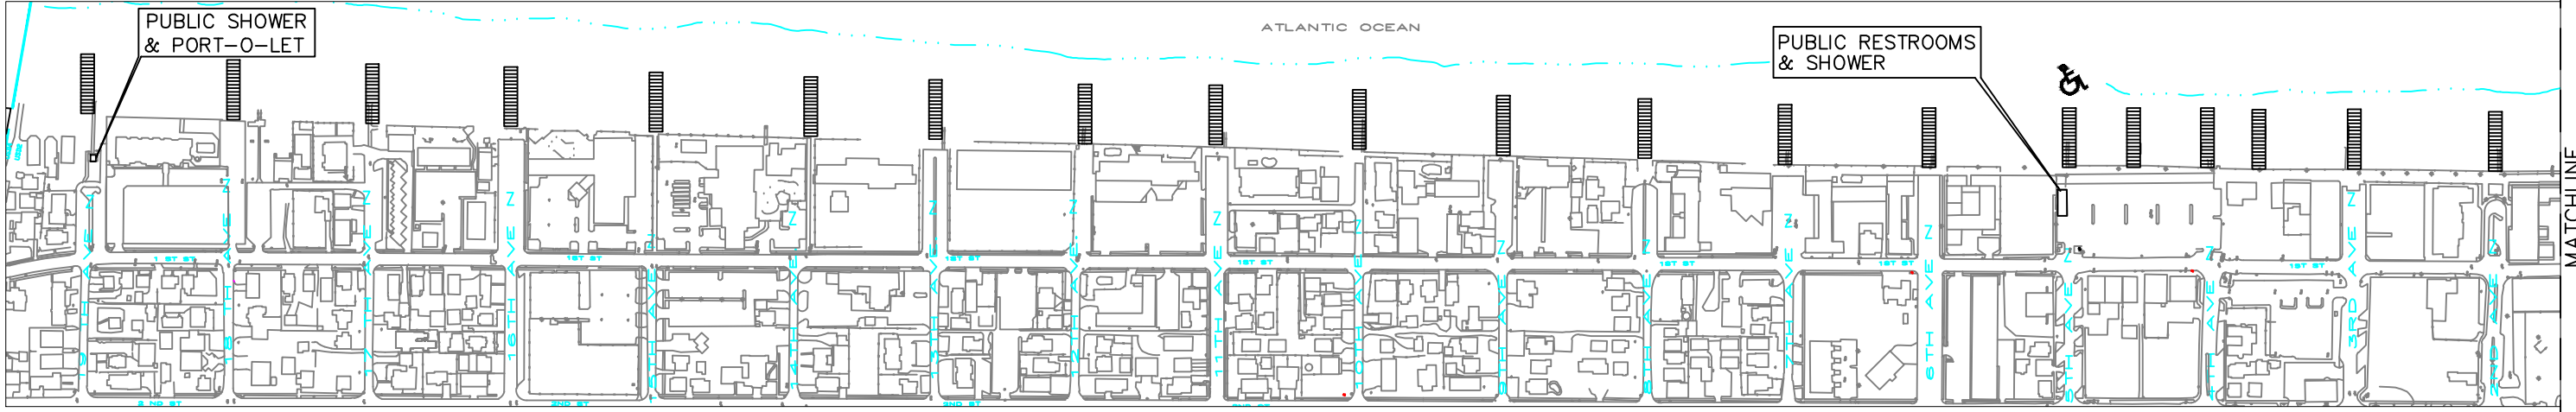

DUNE WALKOVERS IN JACKSONVILLE BEACH

NEPTUNE BEACH

MATCHLINE
See Lower Left

See Upper Right

MATCHLINE

MATCHLINE
See Lower Left

See Upper Right

MATCHLINE

To County Line

DATE	REVISIONS	BY

CITY OF JACKSONVILLE BEACH, FLORIDA
DEPARTMENT OF PUBLIC WORKS

DUNE WALKOVERS
WITHIN JACKSONVILLE BEACH

SCALE:
DATE: 3/28/2018
DRAWN BY: ASC
CHK'D BY:
APPR'D BY:
FILE No. :