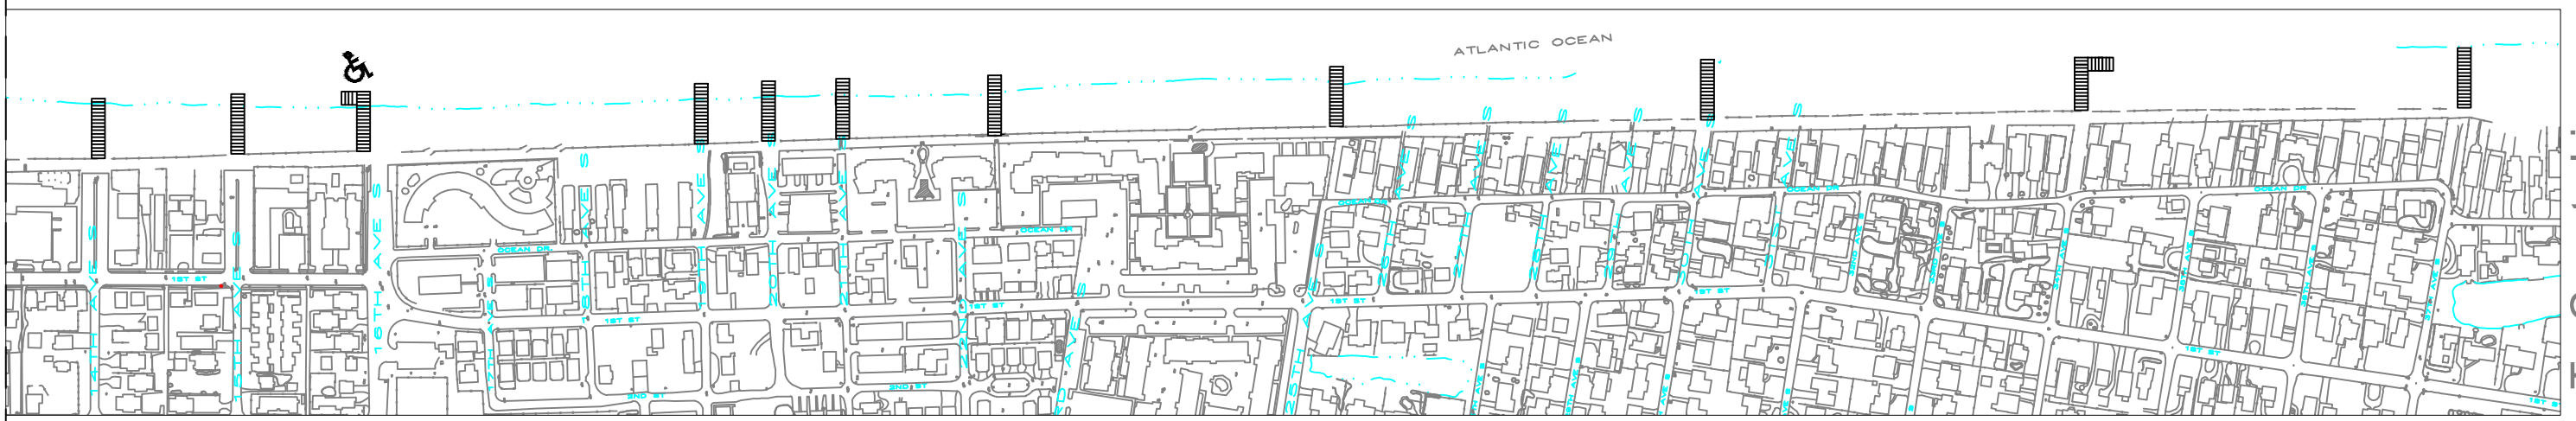

DUNE WALKOVERS IN JACKSONVILLE BEACH

NEPTUNE BEACH

MATCHLINE
See Lower Left

See Upper Right

MATCHLINE

MATCHLINE
See Lower Left

See Upper Right

MATCHLINE

To County Line

DATE	REVISIONS	BY

CITY OF JACKSONVILLE BEACH, FLORIDA
DEPARTMENT OF PUBLIC WORKS

DUNE WALKOVERS
WITHIN JACKSONVILLE BEACH

SCALE:
DATE: 3/28/2018
DRAWN BY: ASC
CHK'D BY:
APPR'D BY:
FILE No. :