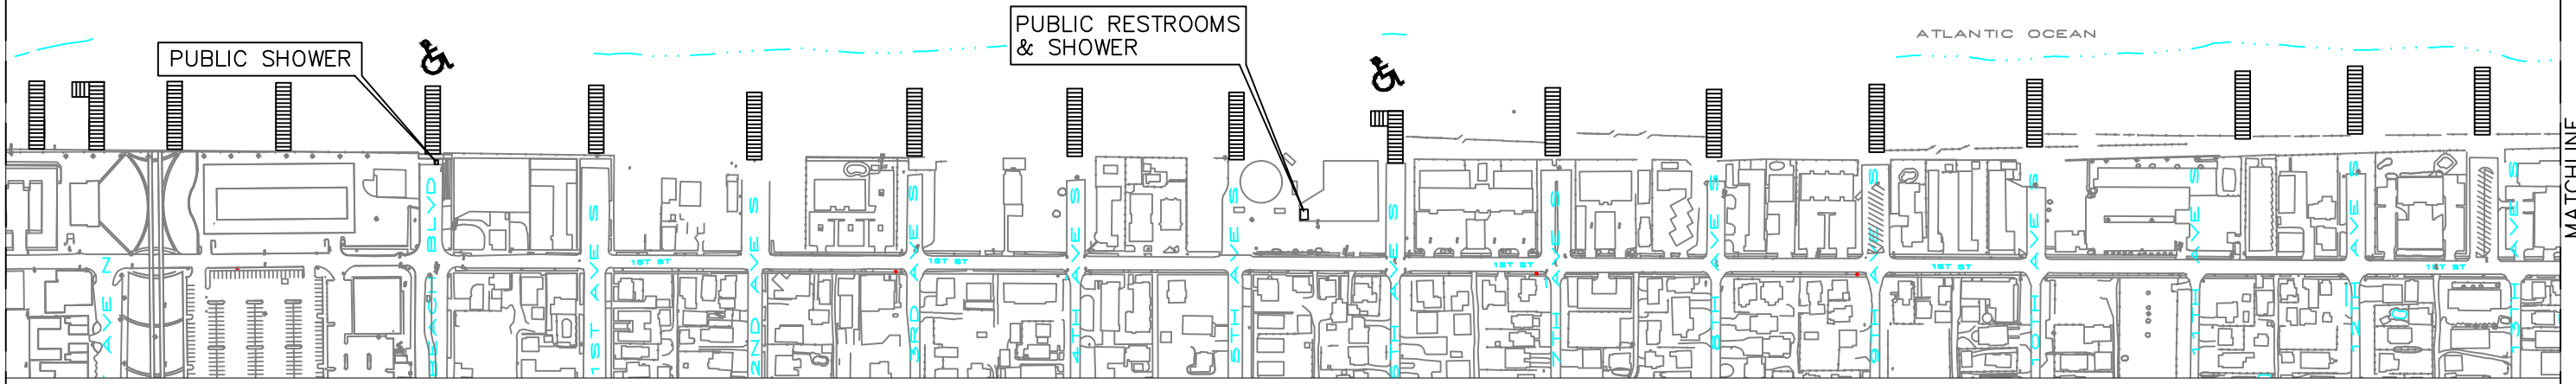

DUNE WALKOVERS IN JACKSONVILLE BEACH

NEPTUNE BEACH

MATCHLINE
See Lower Left

See Upper Right

MATCHLINE

MATCHLINE
See Lower Left

See Upper Right

MATCHLINE

To County Line

DATE	REVISIONS	BY

CITY OF JACKSONVILLE BEACH, FLORIDA
DEPARTMENT OF PUBLIC WORKS

DUNE WALKOVERS
WITHIN JACKSONVILLE BEACH

SCALE:
DATE: 3/28/2018
DRAWN BY: ASC
CHK'D BY:
APPR'D BY:
FILE No. :